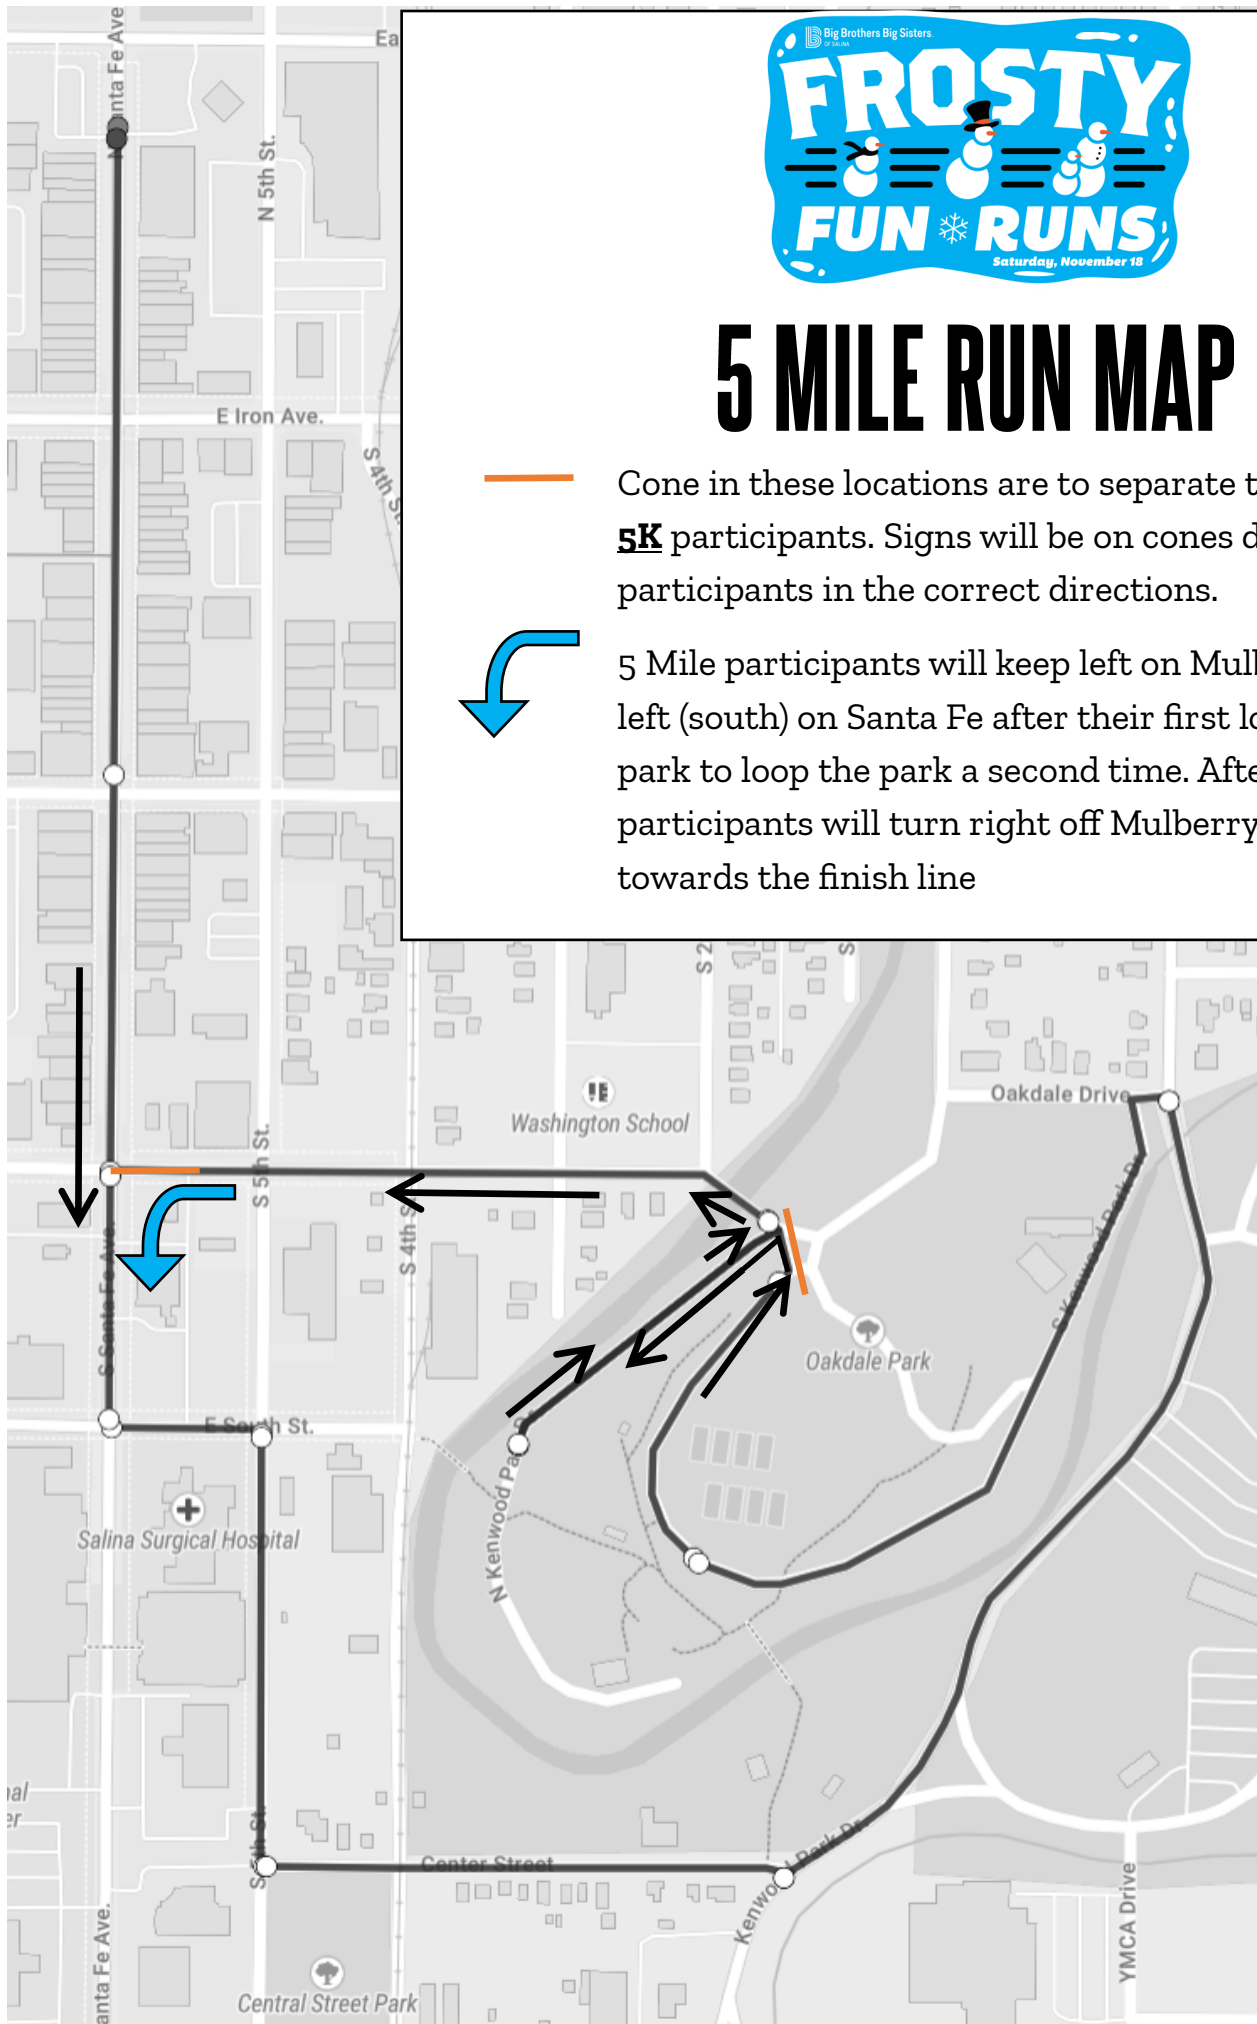

5 MILE RUN MAP

— Cone in these locations are to separate the **5 Mile** and **5K** participants. Signs will be on cones directing participants in the correct directions.

5 Mile participants will keep left on Mulberry to turn left (south) on Santa Fe after their first loop through the park to loop the park a second time. After 2nd lap, participants will turn right off Mulberry to Santa Fe towards the finish line

5K/1 MILE RACE MAP

-  Merry Mile turnaround point is in front of Equity Bank. Participants will remain in the MIDDLE of the street to their turn around point.
-  Cone in these locations are to separate the **5 Mile** and **5K** participants. Signs will be in the area directing participants in the correct directions.
-  **5K** participants will keep RIGHT on Mulberry to turn right (north) on to Santa Fe
-  Kid's Santa Sprint starting point